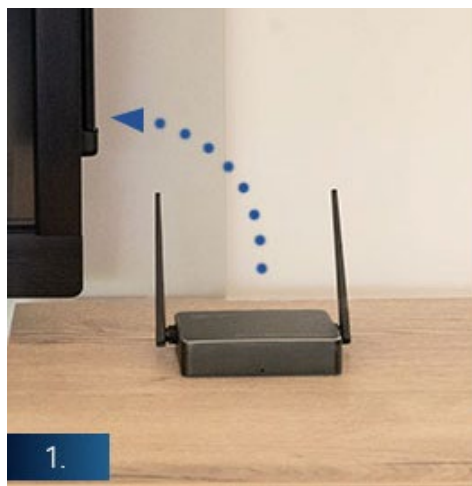

Condivisione dal notebook in 3 passaggi

1.

Collegare il ricevitore alla TV/al pannello touch.